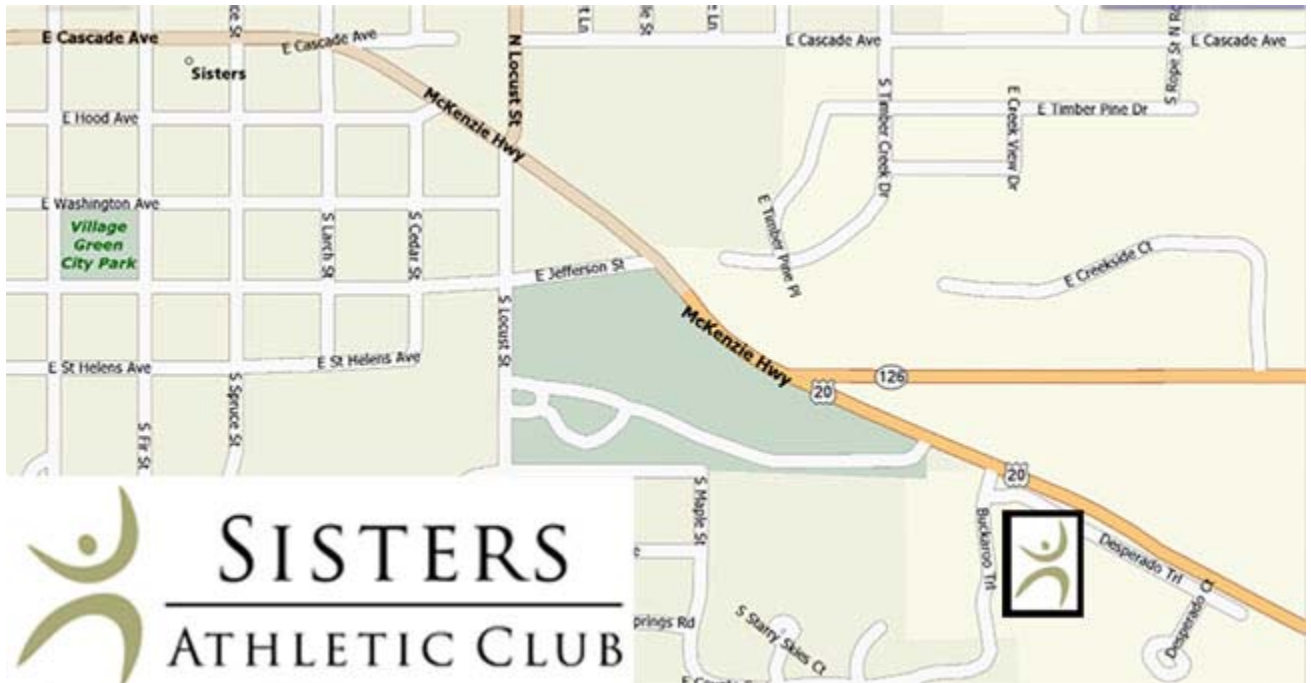

Directions

The Club is located at [1001 Desperado Trail](#) on the southeast side of Sisters in the [Five Pine Campus](#).

<http://www.sistersathleticclub.com/>